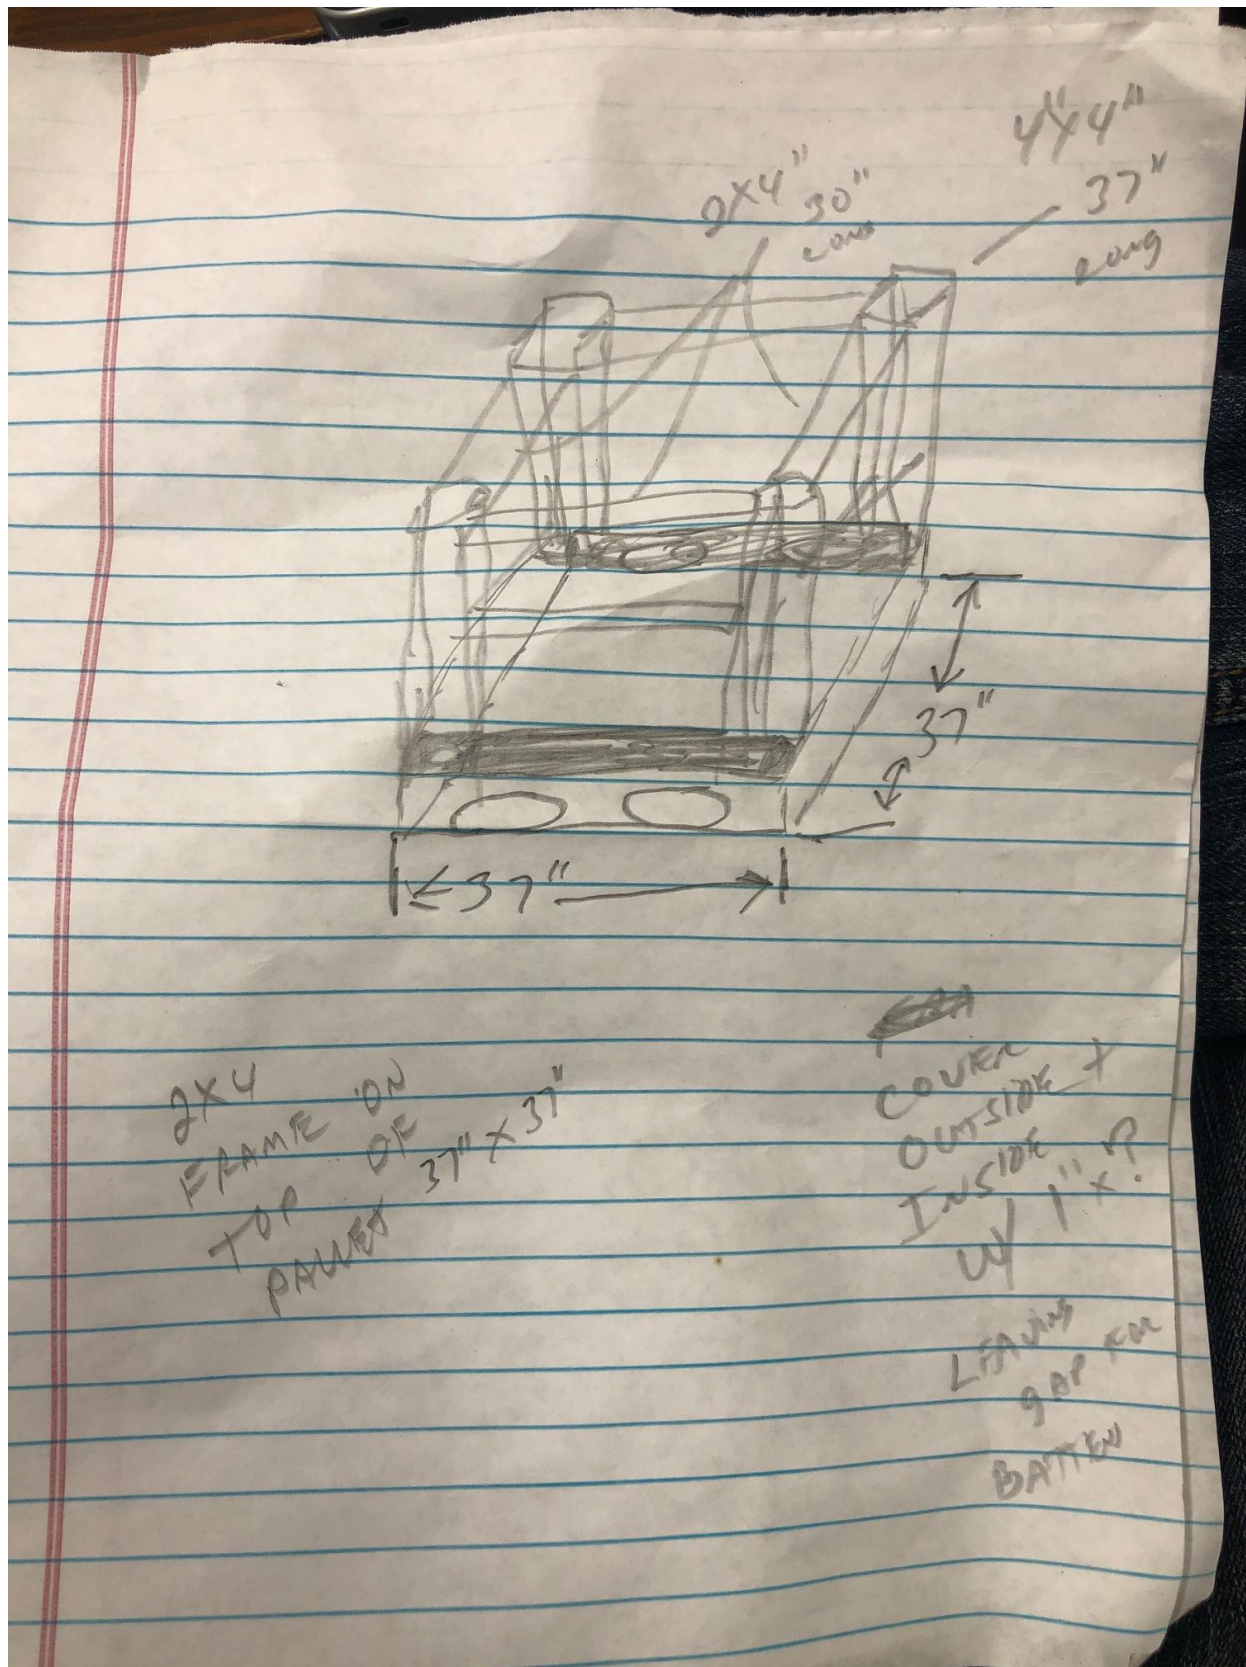

Building a Pallet Planter at the Passion Play

Materials needed:

- Black plastic pallet
- Deck Screws
- Four 37" long 4x4 posts
- Six 30" long 2x4
- Two 37" long 2x4
- Live edge

Building a Pallet Planter at the Passion Play

Building a Pallet Planter at the Passion Play

Building a Pallet Planter at the Passion Play

Building a Pallet Planter at the Passion Play