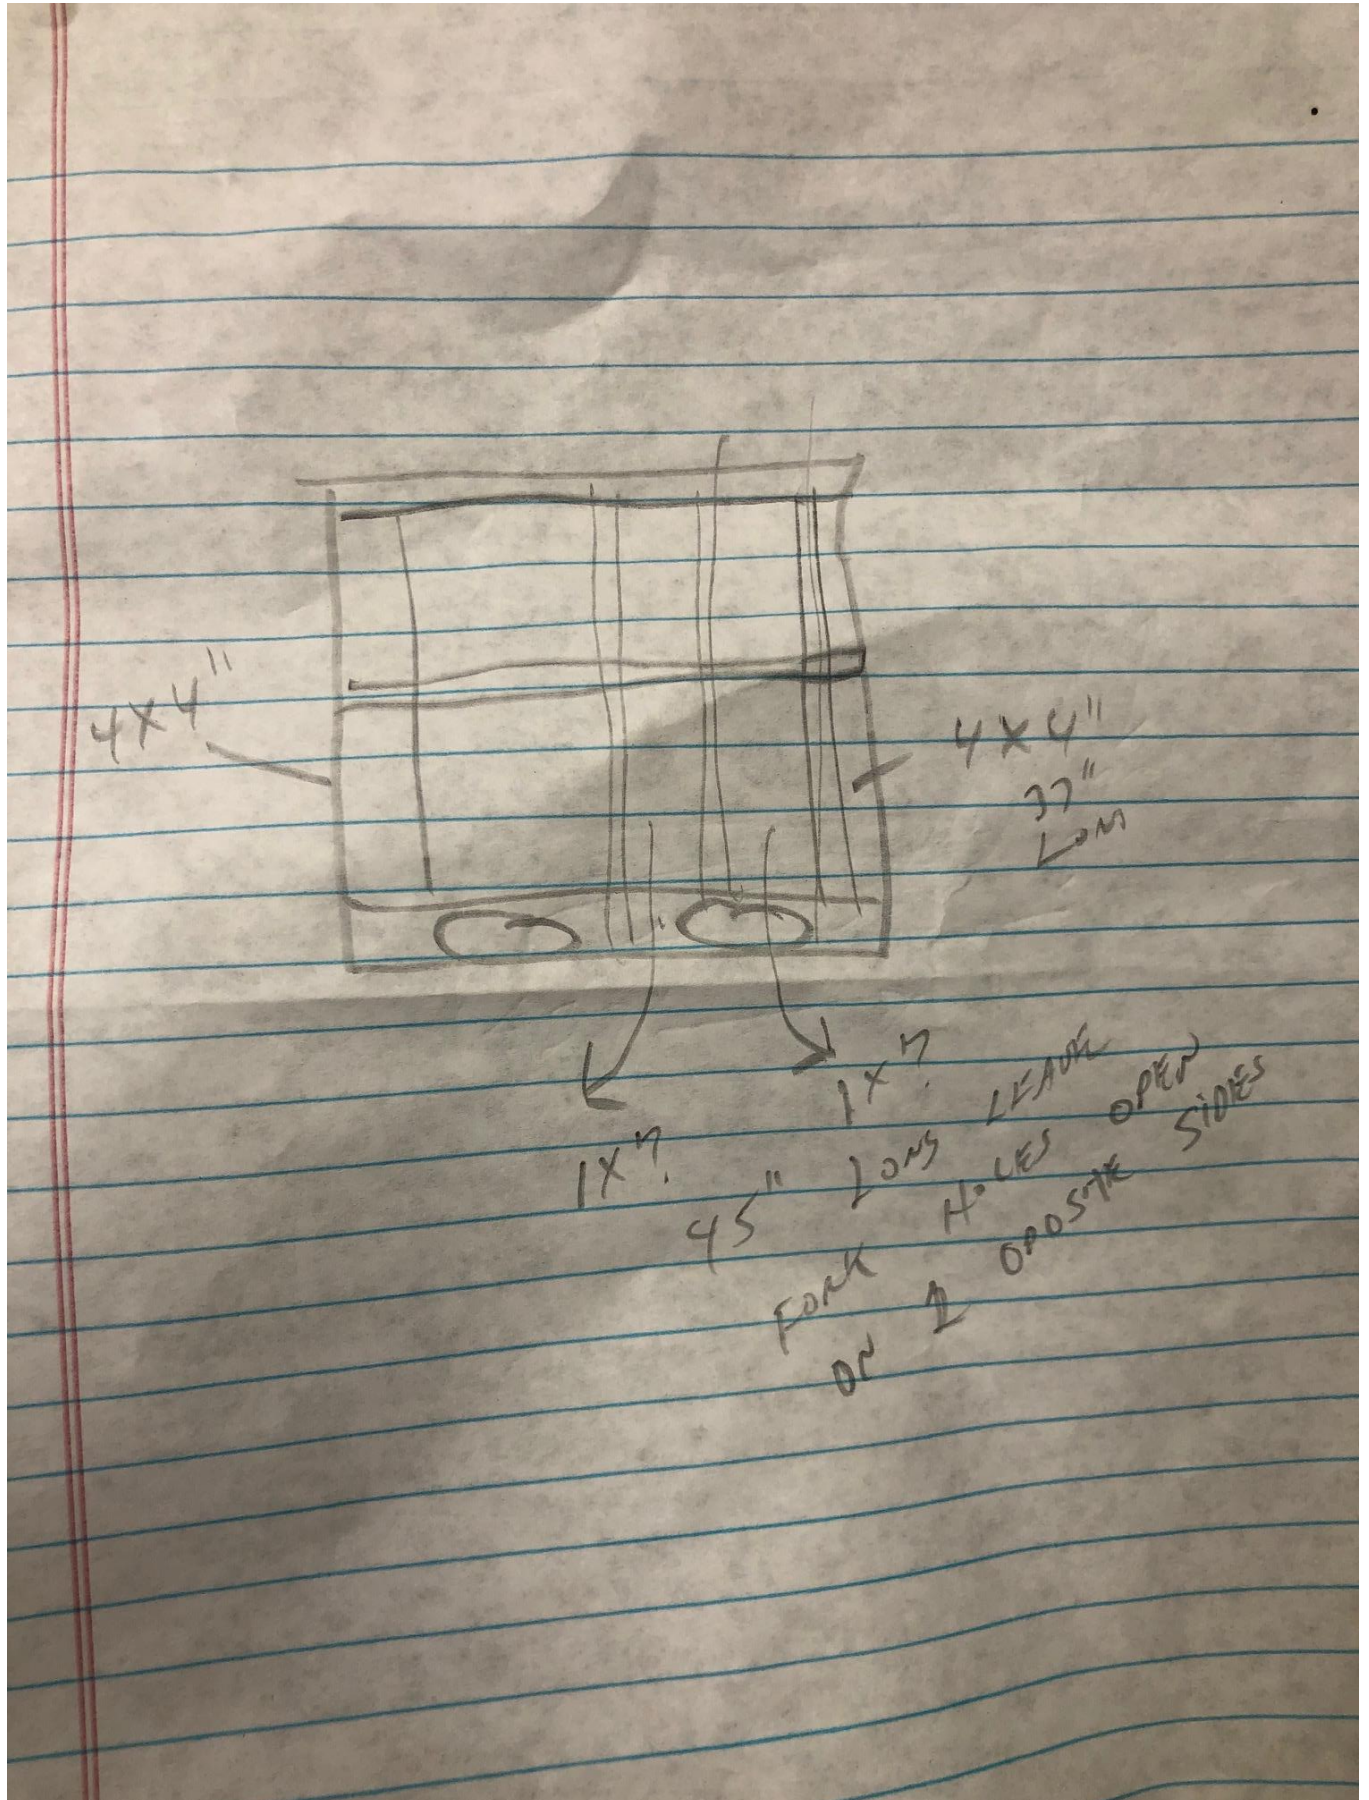

Building a Pallet Planter at the Passion Play

Materials needed:

- Black plastic pallet
- Deck Screws
- Four 37" long 4x4 posts
- Six 30" long 2x4
- Two 37" long 2x4
- Live edge

Building a Pallet Planter at the Passion Play

Building a Pallet Planter at the Passion Play

Building a Pallet Planter at the Passion Play

Building a Pallet Planter at the Passion Play