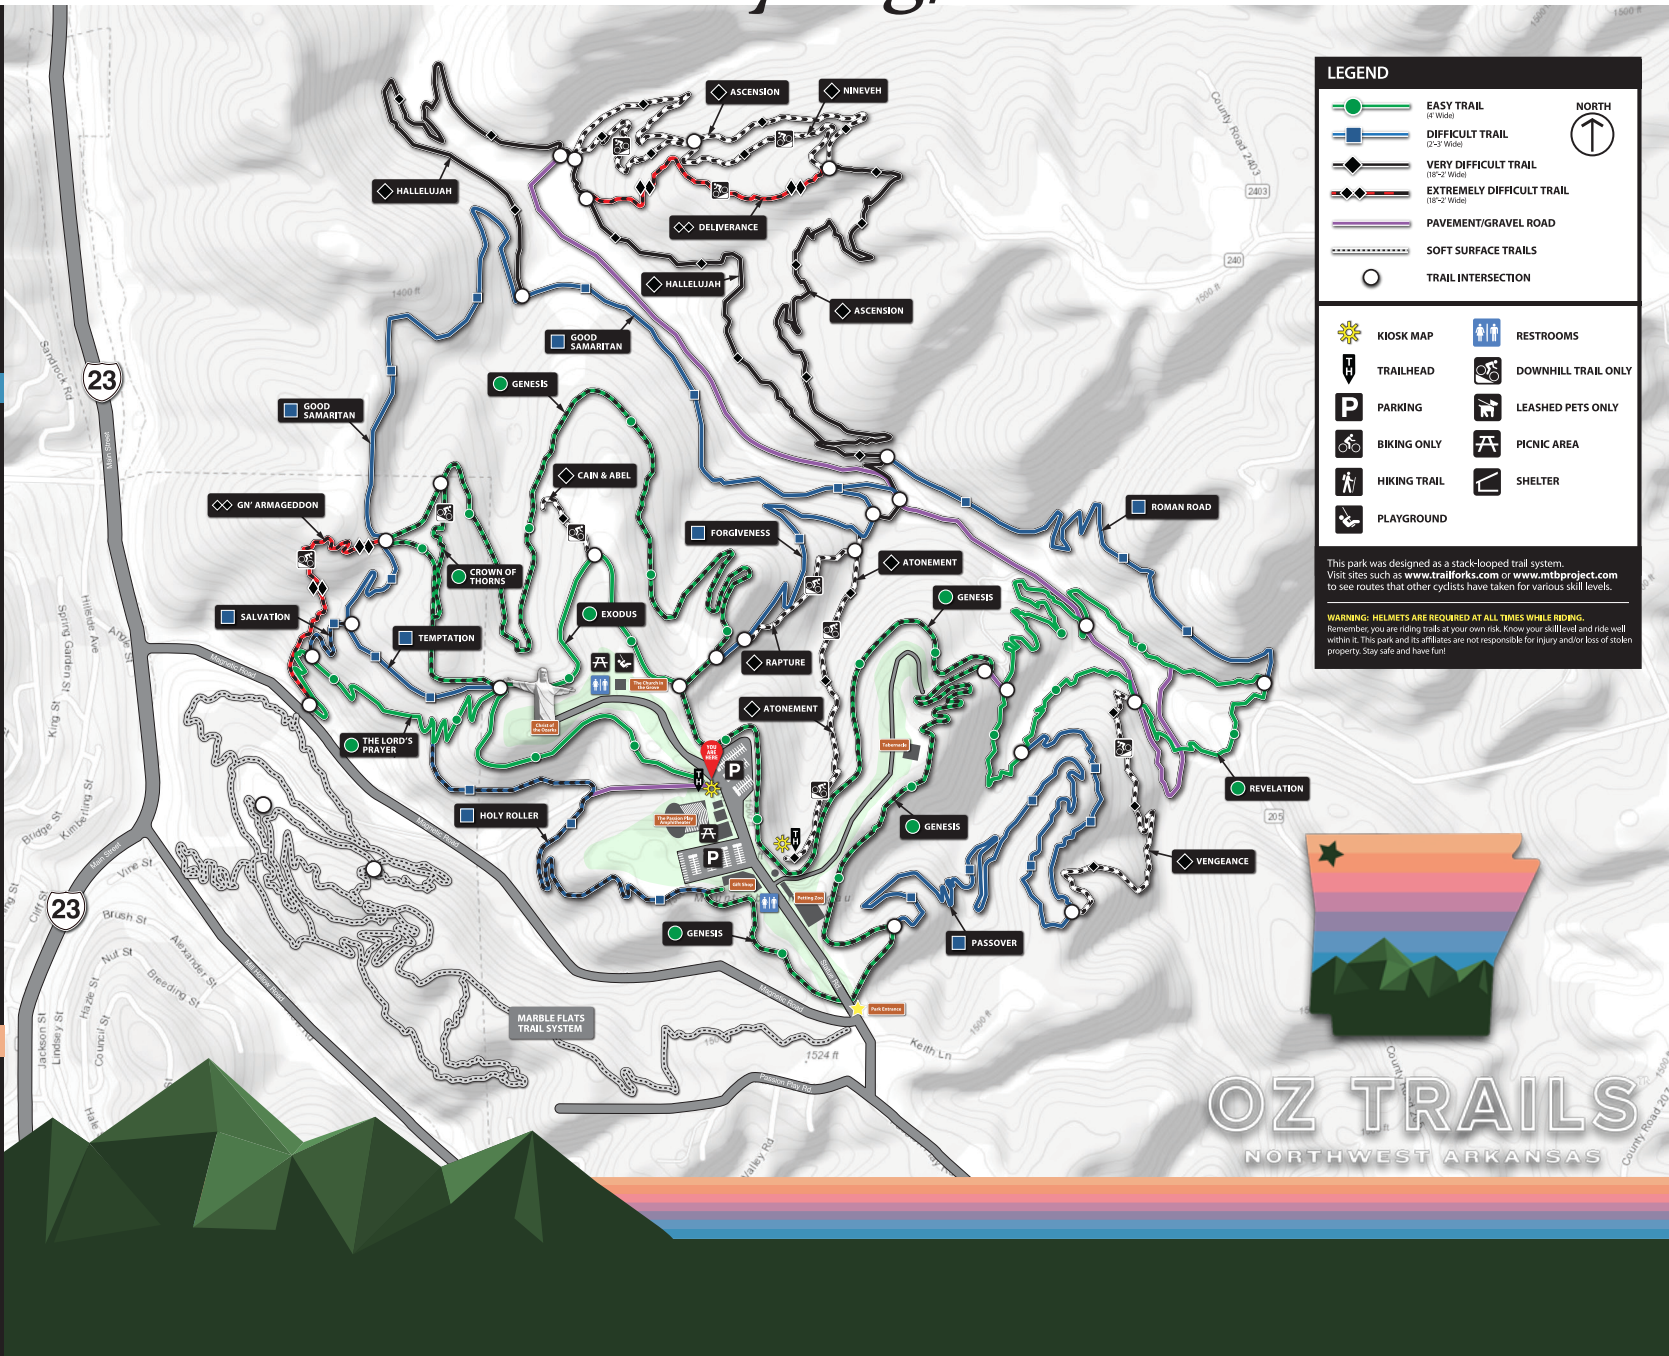

## PASSION PLAY TRAILS

### TRAIL DESCRIPTIONS

	CROWN OF THORNS	0.2 Miles
	GENESIS	4.3 Miles
	EXODUS	0.5 Miles
	REVELATION	2 Miles
	THE LORD'S PRAYER	0.6 Miles
	FORGIVENESS	0.6 Miles
	GOOD SAMARITAN	1 Mile
	HOLY ROLLER	0.7 Miles
	PASSOVER	2 Miles
	ROMAN ROAD	0.8 Miles
	SALVATION	0.15 Miles
	TEMPTATION	0.4 Miles
	ASCENSION	1 Mile
	ATONEMENT (Downhill Only)	0.5 Miles
	CAIN AND ABEL (Downhill Only)	0.11 Miles
	HALLELUJAH	1 Mile
	NINEVEH (Downhill Primary)	0.6 Miles
	RAPTURE (Downhill Only/ Jump Line)	0.4 Miles
	VENGEANCE (Downhill Only)	0.5 Miles
	DELIVERANCE (Downhill Only)	0.4 Miles
	GN' ARMAGEDDON (Downhill Only)	0.4 Miles

### Trail Difficulty Levels

	EASIEST		EASY		DIFFICULT
White Circle		Green Circle		Blue Square	
	MORE DIFFICULT		VERY DIFFICULT		EXTREMELY DIFFICULT
Blue Square w/ Diamond		Black Diamond		Double Black Diamond	

**OZ TRAILS**  
NORTHWEST ARKANSAS

Take trails at your own risk. Know your skill level and ride within it. Helmets required. Link together trails in the stacked loop system. Large overhead trail signs make the most enjoyable way to ride a trail. Special thanks to the NWA Trailblazers, OZ Trails, Ozark Off-Road Cyclists, and the Walton Family Foundation for the gift of trails. Trails built by Tony Boone Trails and Jagged Axe Trail Designs.